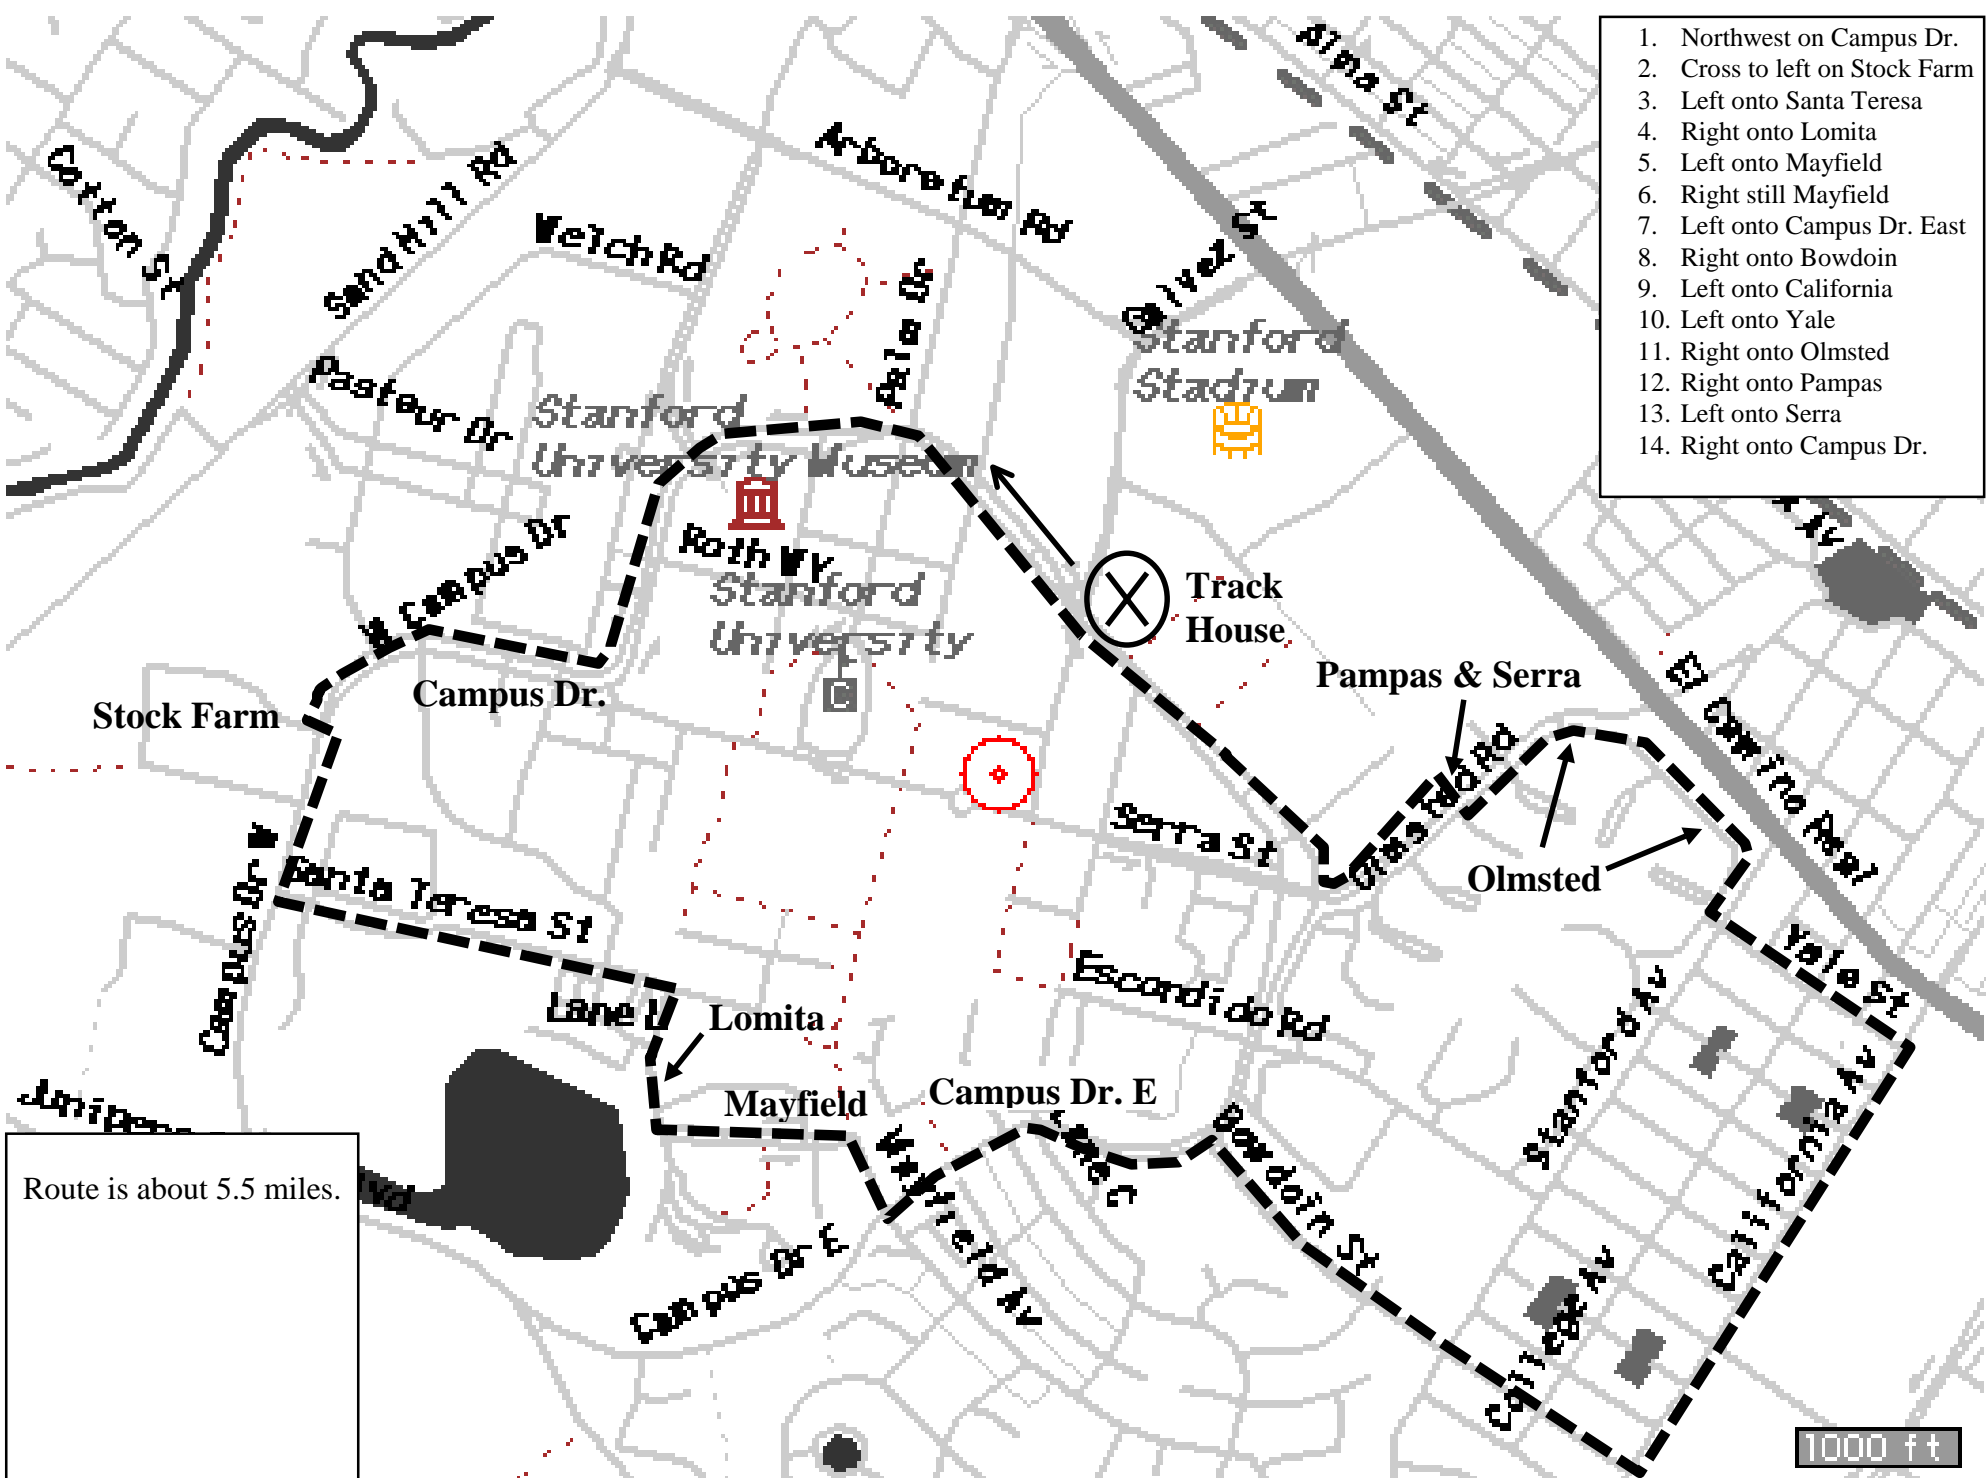

1. Northwest on Campus Dr.
2. Cross to left on Stock Farm
3. Left onto Santa Teresa
4. Right onto Lomita
5. Left onto Mayfield
6. Right still Mayfield
7. Left onto Campus Dr. East
8. Right onto Bowdoin
9. Left onto California
10. Left onto Yale
11. Right onto Olmsted
12. Right onto Pampas
13. Left onto Serra
14. Right onto Campus Dr.

Route is about 5.5 miles.